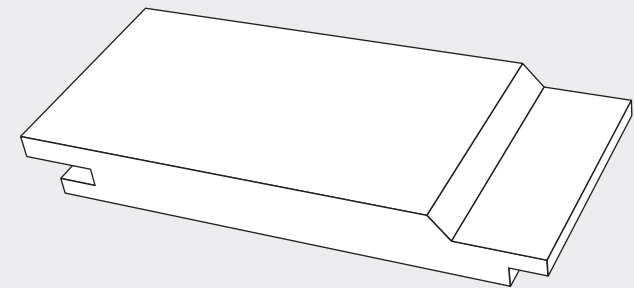

# PT10CS

NOT TO SCALE

Finished Size: 18mm x 145mm. Face Cover: 125mm Horizontal

For further information please contact us: +44 (0)121 559 5511 [sales@palmartimber.com](mailto:sales@palmartimber.com)  
Palmer Timber Limited. Granville Works, Station Road, Cradley Heath, West Midlands B64 6PW